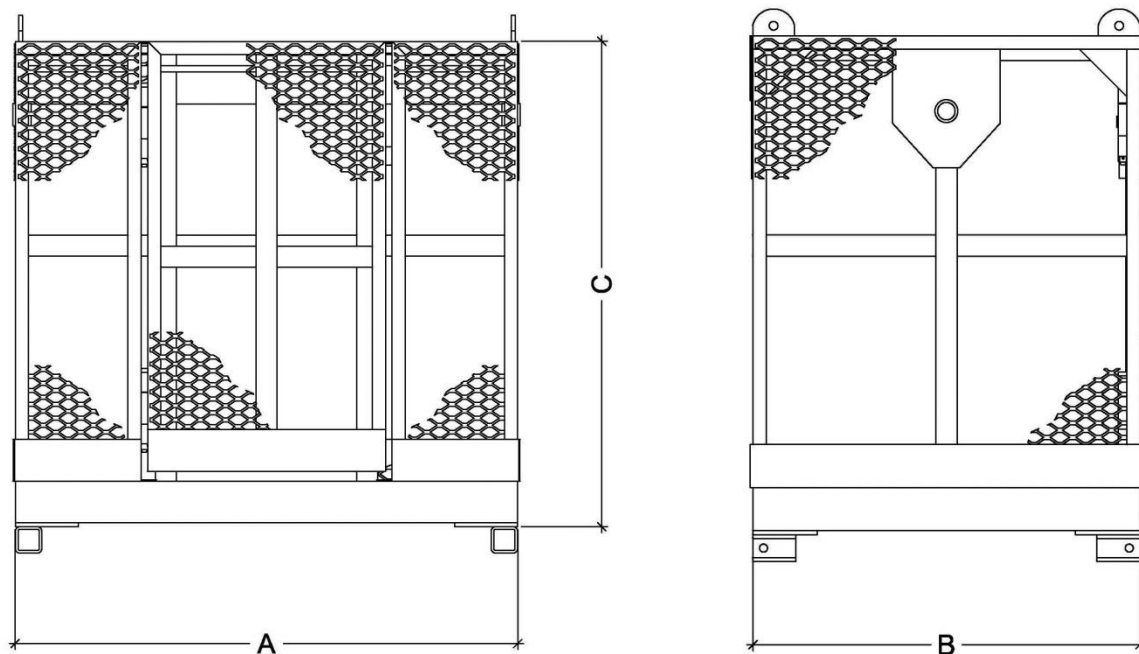

[CONSULTER LE CATALOGUE COMPLET](#)

MODÈLES	POIDS	CAPACITÉS	DIMENSION (A X B X C)
PSU-3X3	595 lb (270 kg)	600 lb (272 kg)	2'-11" X 2'-11" X 3'-9"
PSU-3X4	440 lb (200 kg)	500 lb (272 kg)	4'-0" X 2'-10" X 3'-6"
PSU-3X5	1 080 lb (490 kg)	1 000 lb (454 kg)	5'-0" X 3'-4" X 3'-6"
PSU-3X8	1 065 lb (483 kg)	1 500 lb (680 kg)	8'-0" X 3'-1" X 3'-6"
PSU-4X4	640 lb (290 kg)	500 lb (272 kg)	4'-0" X 4'-0" X 4'-0"
PSU-4X5	1 000 lb (454 kg)	500 lb (272 kg)	5'-0" X 4'-0" X 3'-6"
PSU-4X6	900 lb (408 kg)	1 000 lb (454 kg)	6'-0" X 4'- 3/16" X 6'-7/8"
PSU-4X10	1 025 lb (465 kg)	800 lb (363 kg)	9'-9 1/2" X 4'-2" X 6'-4 3/4"
PSU-6X8	1 307 lb (593 kg)	2 000 lb (907 kg)	8'-0"X6'-0"X 3'-9"