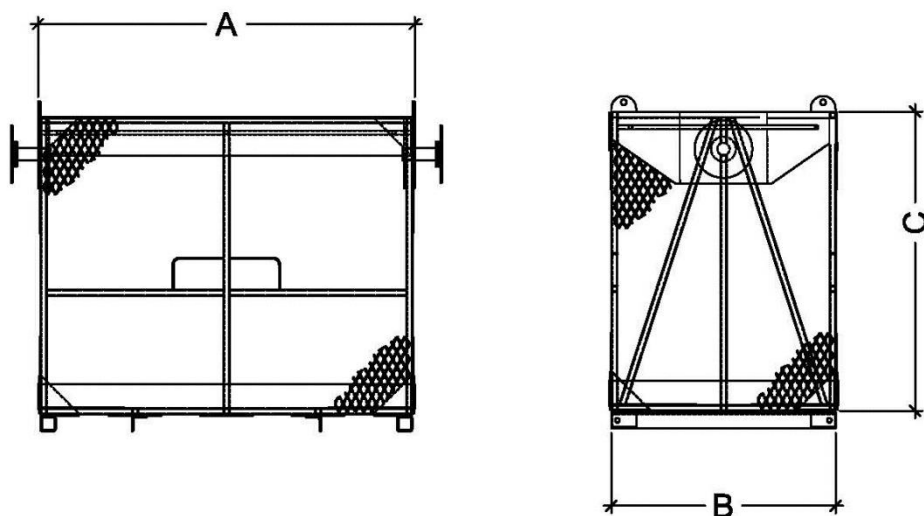

OPTION FIXE

OPTION SUSPENDU

[CONSULTER LE CATALOGUE COMPLET](#)

MODÈLES	POIDS	CAPACITÉS	DIMENSION (A X B X C)
PSF-2X2	146 lb (66 kg)	300 lb (136 kg)	2'-0" x 2'-0" 'x 3'-8"
PSF-3X3	200 lb (91 kg)	300 lb (136 kg)	3'-0" x 3'-0" 'x 3'-6"
PSF-3X5	520 lb (230 kg)	600 lb (272 kg)	5'-0" x 3'-0" 'x 3'-8"
PSF-4X5	750 lb (340 kg)	600 lb (272 kg)	5'-0" x 4'-0" 'x 3'-8"
PSF-4X6	525 lb (238 kg)	1 250 lb (567 kg)	6'-0" x 4'-0" 'x 3'-8"
PSF-4X8	1 275 lb (578 kg)	1 500 lb (680 kg)	8'-0" x 4'-0" 'x 3'-8"